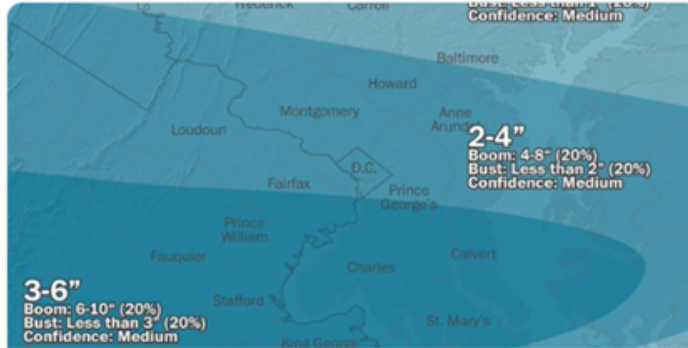

Capital Weather Gang @capitalweather · 16m

NEW: Our latest in-depth briefing on the weekend snow, and SNOW FORECAST MAP and timeline....

Snow set to blanket Washington region this weekend: Forecast amou...

Two to four inches of accumulation is most likely inside the Beltway, with more somewhat more south and less north.

washingtonpost.com

Latest News

[Turner Farm Observatory in Fairfax County](#)

[January 2019 Job Postings](#)

[High Rise Tremco Roof Coating](#)

As always, our team is on-call at

703-361-0841 and

simpson@simpsonunlimited.com

SIMPSON UNLIMITED, INC.
11121 INDUSTRIAL ROAD
MANASSAS, VA 20109
1-877-5-SIMPSON
OFC 703-361-0841
FAX 703-361-1341

You are receiving this email because you have had a business relationship or communication with Simpson Unlimited in 2018.